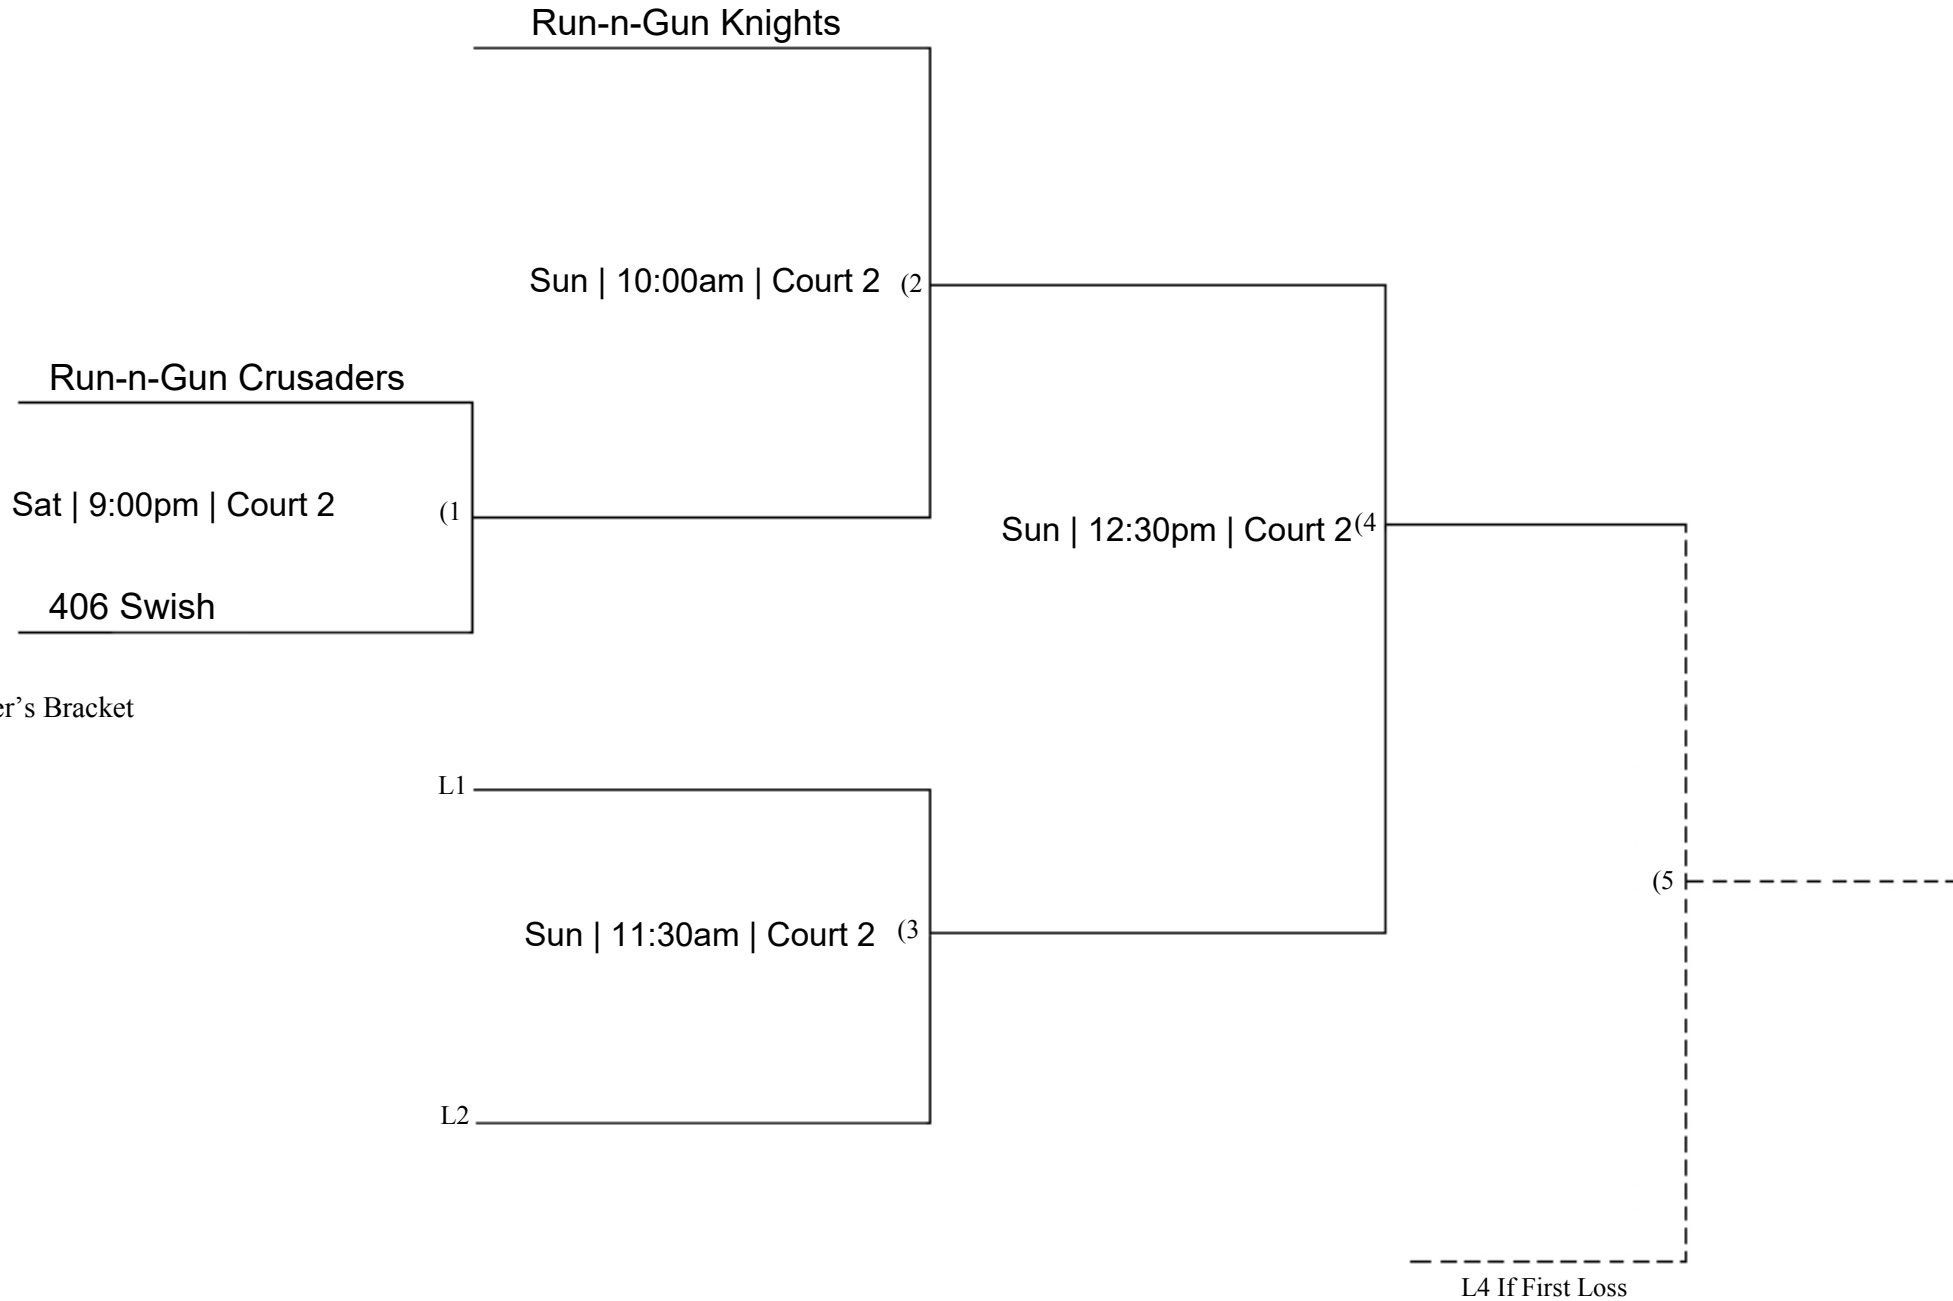

ELEMENTARY BOYS Night Under The Lights 3-on-3